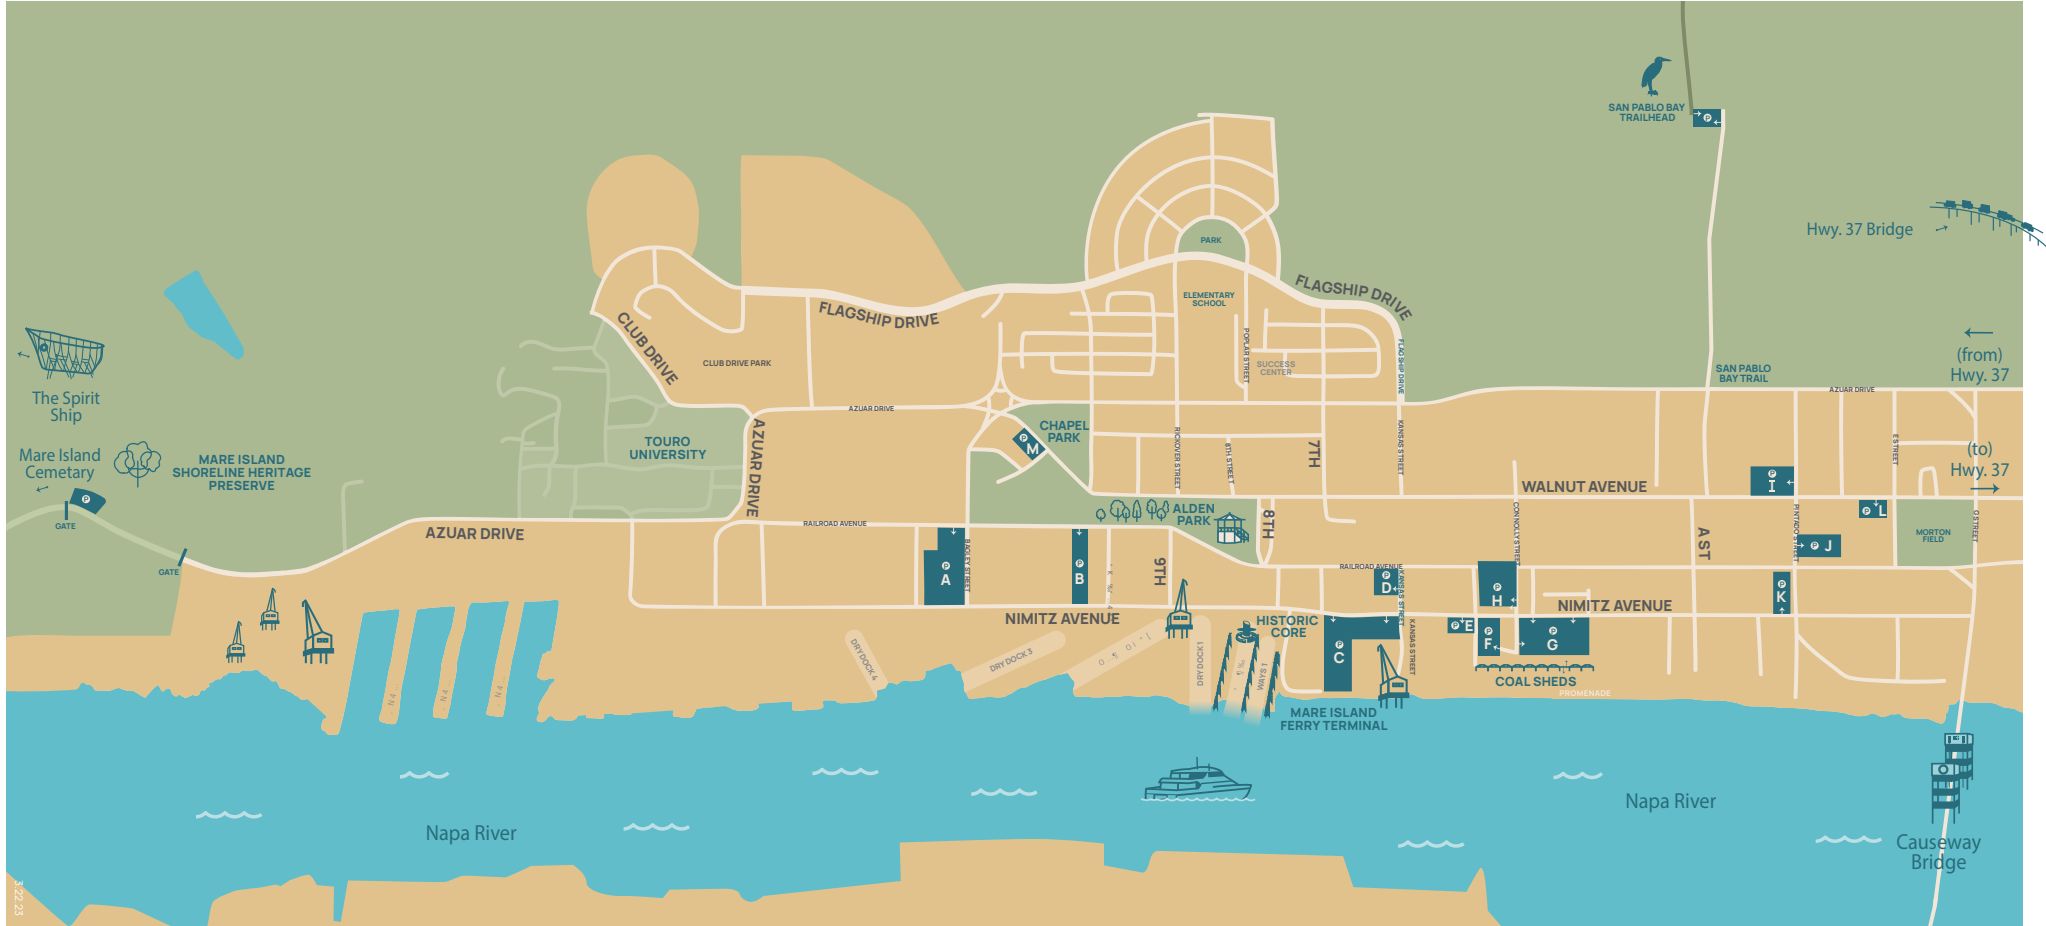

Mare Island Event Parking

VALLEJO, CA

Mare
Island
Co.

MareIslandCo.com

		SPACES			SPACES
LOT A	Railroad & Bagley	270	LOT I	Walnut & Pintado	110
LOT B	Railroad & 10th Street	70	LOT J	Pintado & Railroad*	
LOT C	Nimitz & Kansas	250	LOT K	Nimitz & Pintado	
LOT D	Kansas & Railroad	55	LOT L	Walnut & E Street	20
LOT E	Nimitz & 4th Street	25	LOT M	Walnut at Chapel Park	20
LOT F	c ÿ ÿ *		LOT N	Railroad & K	
LOT G	c ÿ ÿ *		LOT O	Nimitz & 13th	152
LOT H	Connolly & Railroad	125			

*WEEKENDS ONLY